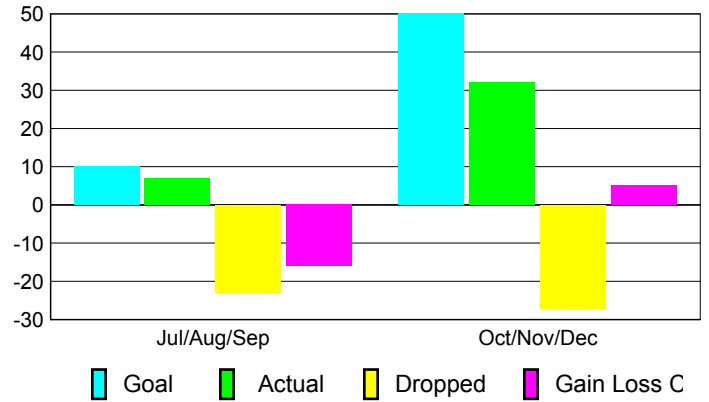

### YTD Status Quo Clubs 2010-2011

Status Quo Clubs Compared to Status Quo Members

## MEMBERSHIP

Membership Results  
2010-2011

Membership  
2009-2010

Month	Net Memb Goal	Actual New Memb	Actual Dropped Memb	Gain/Loss of Memb	Gain/Loss of Memb
Jul/Aug/Sep	10	7	-23	-16	-13
Oct/Nov/Dec	50	32	-27	5	-17
<b>Totals</b>	<b>60</b>	<b>39</b>	<b>-50</b>	<b>-11</b>	<b>-30</b>

### Membership Results 2010-2011

Goal, New, Dropped, Gain/Loss

### Comparison of Membership Gain/Loss

Current Year Compared to the Previous Year