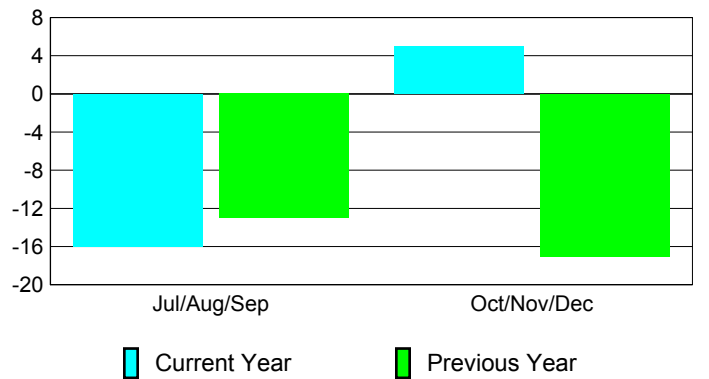

Comparison of Membership Gain/Loss

Current Year Compared to the Previous Year