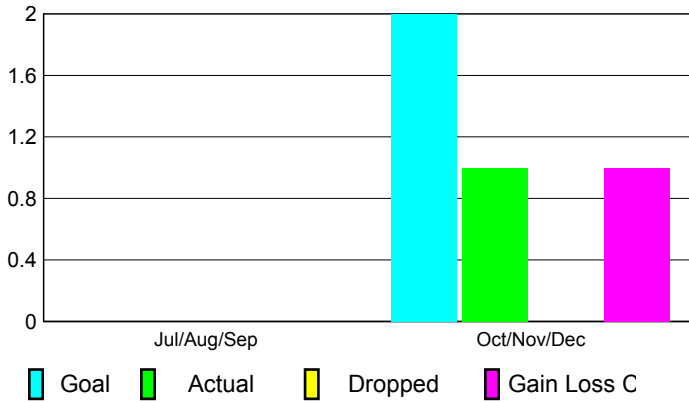

## CLUBS

Club Results  
2010-2011

Clubs  
2009-2010

Month	New Club Goal	Actual New Clubs	Actual Dropped Clubs	Gain/Loss of Clubs	Gain/Loss of Clubs
Jul/Aug/Sep	0	0	0	0	0
Oct/Nov/Dec	2	1	0	1	0
<b>Totals</b>	<b>2</b>	<b>1</b>	<b>0</b>	<b>1</b>	<b>0</b>

### Club Results 2010-2011

Goal, New, Dropped, Gain/Loss

### Comparison of Club Gain/Loss

Current Year Compared to the Previous Year